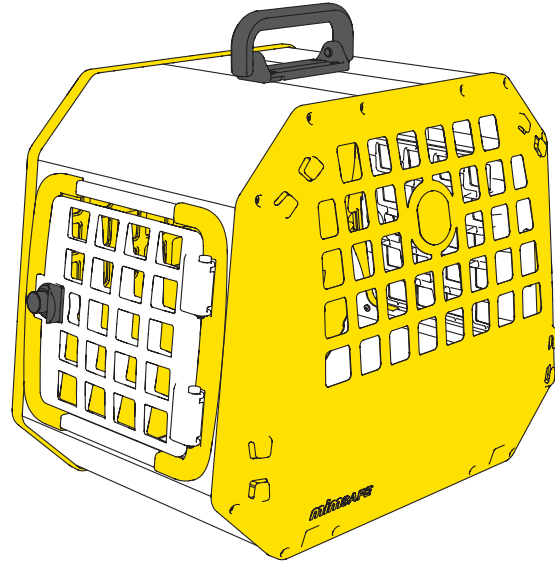

Size recommendation

We can only provide an indication of what dogs Care2 is specifically suited to.

Your dog's height plus 5 cm must not exceed the recommended maximum height given in the table below.

The weight of your dog **MUST NOT** exceed the maximum weight shown. Two small dogs can travel in the same cage as long as their combined weight does not exceed the maximum weight of the cage model.

Height plus 5 cm equals the height of your dog

MAX HEIGHT	MAX WEIGHT	MODEL - CARE ²	ART NR	ABBR
36 cm	5 kg	Medium Yellow	55121	(MY)
36 cm	5 kg	Medium Grey	55122	(MG)
36 cm	5 kg	Medium Pink.	55123	(MP)
36 cm	9 kg	Large Yellow	55131	(LY)
36 cm	9 kg	Large Grey	55132	(LG)
36 cm	9 kg	Large Pink	55133	(LP)